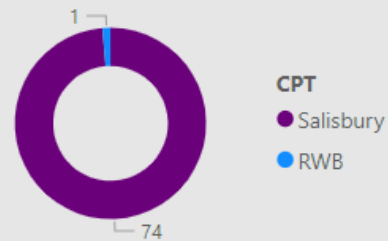

Activity by CPT