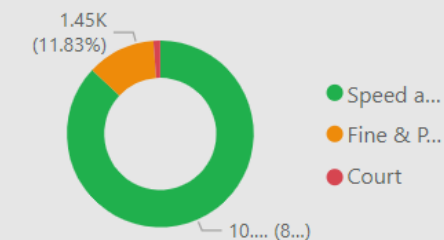

• CSEO – Dashboard – 1 January 2023 to 8 May 2024

CSEO Activity Dashboard

Outcomes are dependent on previous convictions and history

10,667.00
No. Speed awareness co...

1,450.00
No. Fine & Points

144.00
No. Court

851
No. of Locations

Location	Year	Month	Speed awareness course	Fine & Points	Court	CPT	Area Board
Swindon - Thamesdown Drive	2023	December	251.00	54.00	0.00	Swindon	Swindon
Swindon Queens Drive adjacent with Cambridge Close	2024	April	151.00	26.00	0.00	Swindon	Swindon
Shaw and Whitley - A365 Folly Lane	2023	November	129.00	15.00	0.00	Trowbridge	Melkshar
Swindon - Thamesdown Drive	2024	January	103.00	16.00	0.00	Swindon	Swindon
Wilton - The Avenue	2023	August	102.00	31.00	4.00	Salisbury	South We
Harnham - Lime Kiln Way	2023	November	97.00	11.00	0.00	Salisbury	Salisbury
Cholderton - Church Lane	2023	March	95.00	4.00	1.00	Amesbury	South We
Swindon - Thamesdown Drive	2024	March	94.00	23.00	0.00	Swindon	Swindon
Swindon Queens Drive adjacent with Cambridge Close	2024	March	90.00	13.00	1.00	Swindon	Swindon
Wilton - The Avenue	2023	November	84.00	33.00	8.00	Salisbury	Southern
Cricklade - Spital Lane	2023	April	80.00	10.00	0.00	RWB	RWB
Tilshead - Candown Road	2023	August	78.00	10.00	1.00	Amesbury	Stoneher
Wilton - The Avenue	2024	April	77.00	23.00	6.00	Salisbury	Southern
Coombe Bissett - Deegan House	2023	November	72.00	10.00	0.00	Salisbury	Southern
Total			10,667.00	1,450.00	144.00		

Activity by Area Board

Activity by CPT

Outcomes