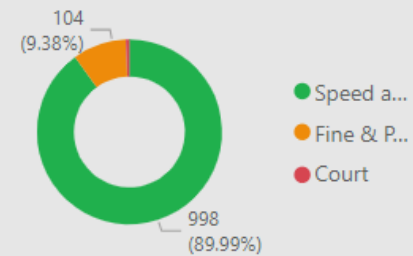

• CSEO – Salisbury Area Board - 1 January 2023 to 8 May 2024

CSEO Activity Dashboard

Outcomes are dependent on previous convictions and history

998.00
No. Speed awareness co...

104.00
No. Fine & Points

7.00
No. Court

22
No. of Locations

Location	Year	Month	Speed awareness course	Fine & Points	Court	CPT	Area Board
Harnham - Lime Kiln Way	2023	November	97.00	11.00	0.00	Salisbury	Salisbury
Harnham - Lime Kiln Way	2024	May	77.00	4.00	0.00	Salisbury	Salisbury
Harnham - Lime Kiln Way	2023	October	71.00	7.00	0.00	Salisbury	Salisbury
Harnham - Lime Kiln Way	2024	April	66.00	6.00	0.00	Salisbury	Salisbury
Downton Road - (Project Zero RPU)	2023	September	61.00	2.00	1.00	Salisbury	Salisbury
Harnham - Lime Kiln Way	2024	January	59.00	9.00	0.00	Salisbury	Salisbury
Harnham - Portland Avenue	2023	September	56.00	5.00	1.00	Salisbury	Salisbury
Harnham - Portland Avenue	2023	August	51.00	8.00	0.00	Salisbury	Salisbury
Harnham - Portland Avenue	2023	April	47.00	6.00	0.00	Salisbury	Salisbury
Harnham - Portland Avenue	2023	February	46.00	12.00	2.00	Salisbury	Salisbury
Harnham - Portland Avenue	2023	July	46.00	2.00	0.00	Salisbury	Salisbury
Harnham - Lime Kiln Way	2023	December	42.00	2.00	0.00	Salisbury	Salisbury
PROJECT ZERO - Salisbury - Downton Road	2023	February	42.00	1.00	0.00	Salisbury	Salisbury
Total			998.00	104.00	7.00		

Activity by Area Board

Activity by CPT

Outcomes