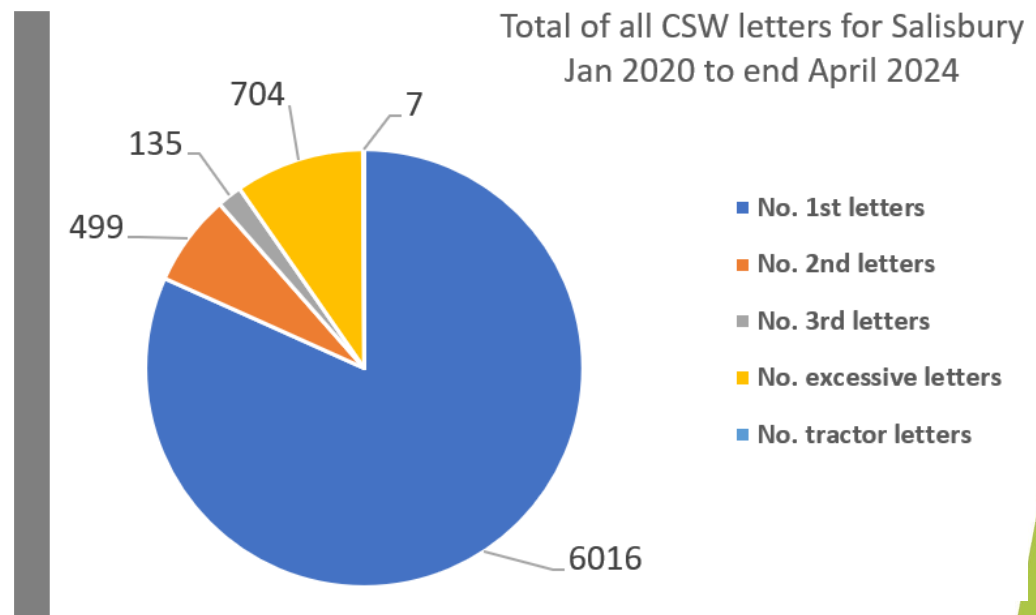

Some examples of careless or inconsiderate driving are:

- overtaking on the inside
- driving too close to another vehicle
- driving through a red light by mistake
- turning into the path of another vehicle
- flashing lights to force other drivers to give way
- misusing lanes to gain advantage over other drivers
- the driver being avoidably distracted by tuning the radio, lighting a cigarette etc
- unnecessarily staying in an overtaking lane
- unnecessarily slow driving or braking
- dazzling other drivers with un-dipped headlights

• Community Road Safety Team; what we do

Community Speed Watch

CSW

• CSW – Salisbury area - Data since July 2020 to 8 May 2024

Team	No. 1st letters	No. 2nd letters	No. 3rd letters	No. excessive letters	No. tractor letters	Total letters	No. of watches	Average speeders %
Harnham	5121	397	111	643	7	6279	252	7.6%
Milford Mill	895	102	24	61	0	1082	91	5.9%
Grand Total	6016	499	135	704	7	7361	343	7.1%