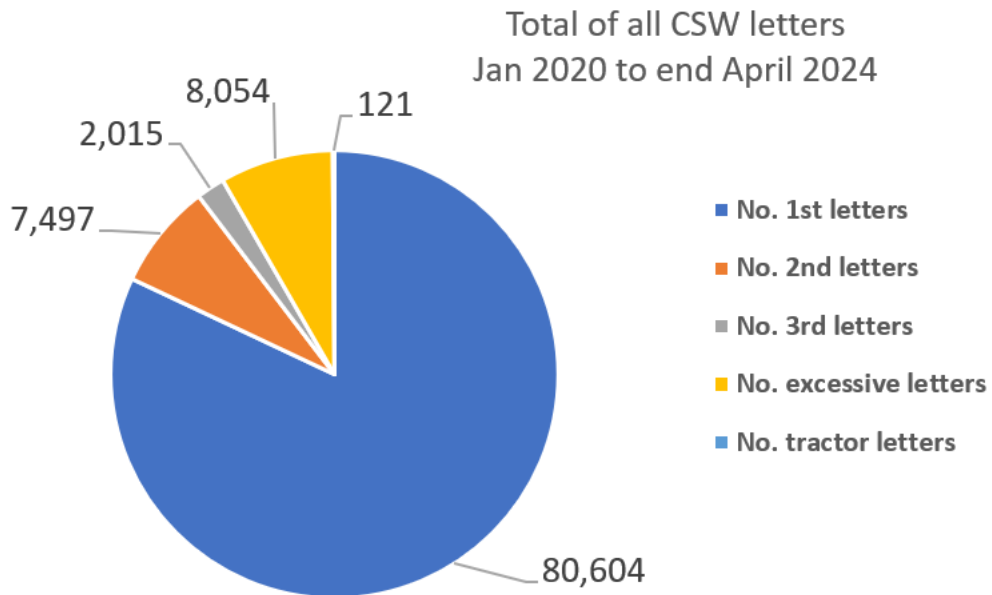

WILTSHIRE POLICE

Road Safety update – Salisbury Area Board

Thursday 6 June 2024

Keeping Wiltshire Safe

• #FATAL5 education

Careless or inconsiderate driving

The offence of driving without due care and attention (careless driving) is committed when your driving falls below the minimum standard expected of a competent and careful driver, and includes driving without reasonable consideration for other road users.

Some examples of careless or inconsiderate driving are:

- overtaking on the inside
- driving too close to another vehicle
- driving through a red light by mistake
- turning into the path of another vehicle
- flashing lights to force other drivers to give way
- misusing lanes to gain advantage over other drivers
- the driver being avoidably distracted by tuning the radio, lighting a cigarette etc
- unnecessarily staying in an overtaking lane
- unnecessarily slow driving or braking
- dazzling other drivers with un-dipped headlights

• Community Road Safety Team; what we do

Community Speed Watch

CSW

• CSW – Salisbury area - Data since July 2020 to 8 May 2024

Team	No. 1st letters	No. 2nd letters	No. 3rd letters	No. excessive letters	No. tractor letters	Total letters	No. of watches	Average speeders %
Harnham	5121	397	111	643	7	6279	252	7.6%
Milford Mill	895	102	24	61	0	1082	91	5.9%
Grand Total	6016	499	135	704	7	7361	343	7.1%